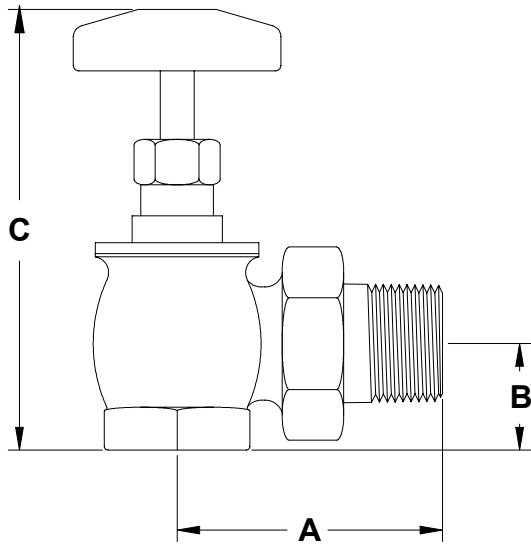

Manual Radiator Valves

Series RV

- Heavy duty bronze construction
- Available in 1/2" thru 2" sizes
- For low pressure steam or circulated hot water
- Rated for 15 PSI WSP
- 60 PSI non-shock hot water
- Adjustable packing
- Rising stem
- Heat resistant hand wheel

Ideal for use with Macon OPSK (one-pipe steam non-electric thermostatic valve)

Dimensions

Model #	Size	A	B	C*	Weight in lbs.
TA-RV-50	1/2"	2.12	1.00	3.82	0.85
TA-RV-75	3/4"	2.54	1.04	4.25	1.15
TA-RV-100	1"	2.75	1.30	4.82	1.64
TA-RV-125	1-1/4"	3.25	1.38	5.35	2.25
TA-RV-150	1-1/2"	3.68	1.72	5.95	3.00
TA-RV-200	2"	4.60	2.2	6.88	4.88

*Overall height in full open position